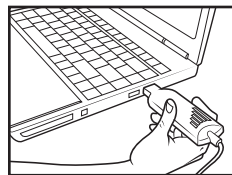

## STEP 4:

After the Antenna is securely mounted and the cable is properly routed you are now ready to plug the CELL RANGER® into the USB port on your laptop.

Check the signal bars on your cell phone or wireless air card before plugging in the CELL RANGER®. Plug the CELL RANGER® into the USB port on your laptop (fig. D). The green light on the CELL RANGER® should be lit. Place your cell phone a few inches from the CELL RANGER® and check the signal bars on your phone again. Within 30 seconds you should see an increase in the bars and signal level.